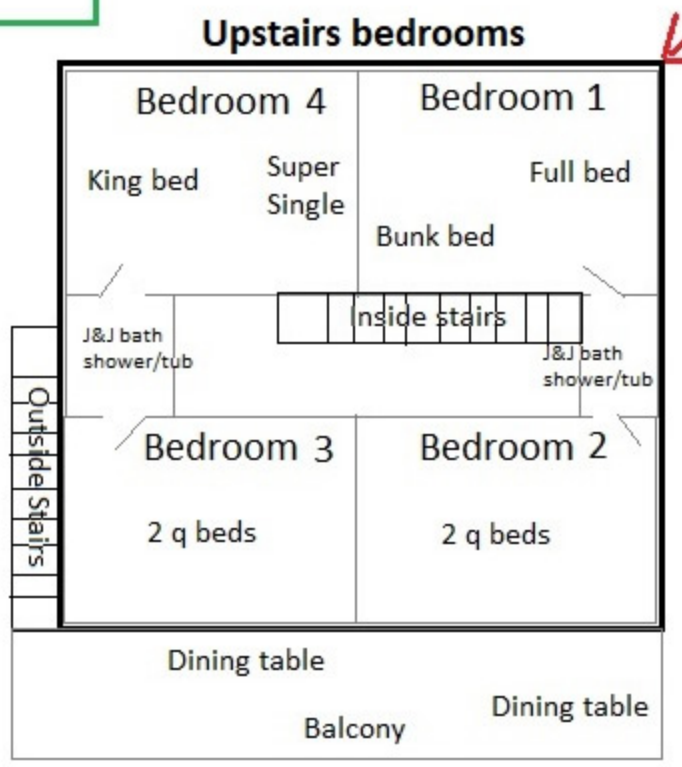

inside stairs

Work-out Room  
Weights  
Exerbike  
Treadmill  
Inversion table

firepit

Patio pergola  
picnic table

Parking for 20+ cars  
23 total beds  
15 rooms  
2 full kitchens  
6 small kitchen  
3/4 size frig, microwave, stove/oven, sink  
utensils, pots & pans, etc.  
Dishwasher  
Guest laundry (\$5/load)  
Hot spring towels (no charge)  
Hot spring robes (\$5 rent)  
\$10 pet charge per room

W. ROCHESTER AVENUE

**CopperLine Lodge Site Map**

RV spot with hook-ups

5TH STREET

trailer parking