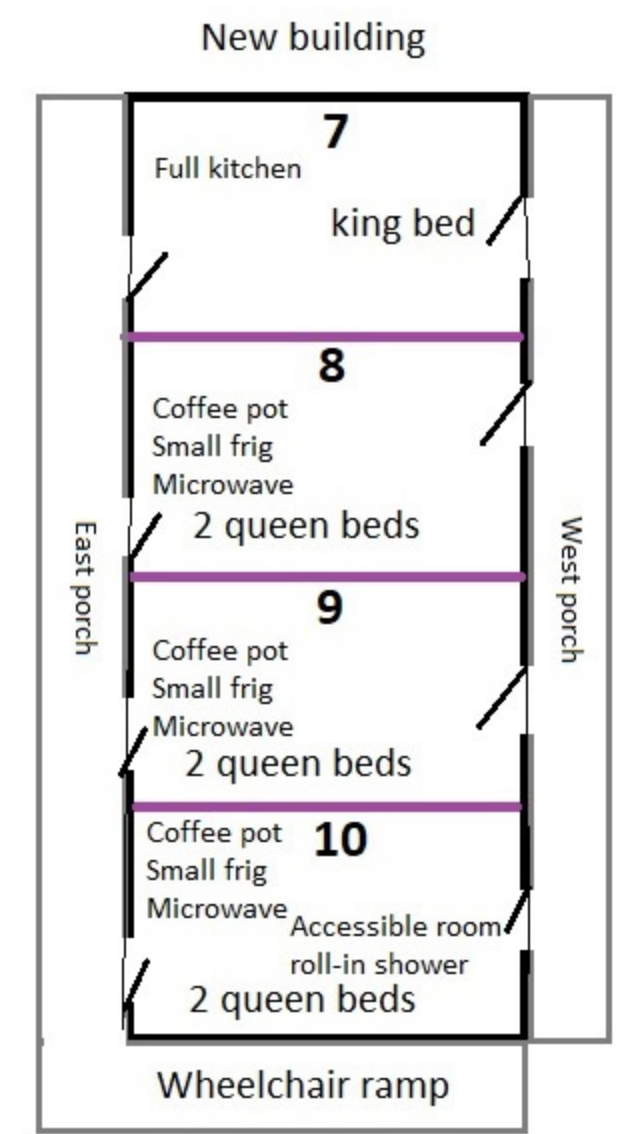

inside stairs

Work-out Room  
Weights  
Exerbike  
Treadmill  
Inversion table

firepit

Patio pergola  
picnic table

Parking for 20+ cars  
23 total beds  
15 rooms  
2 full kitchens  
6 small kitchen  
3/4 size frig, microwave, stove/oven, sink  
utensils, pots & pans, etc.  
Dishwasher  
Guest laundry (\$5/load)  
Hot spring towels (no charge)  
Hot spring robes (\$5 rent)  
\$10 pet charge per room

W. ROCHESTER AVENUE

**CopperLine Lodge Site Map**

RV spot with hook-ups

5TH STREET

trailer parking