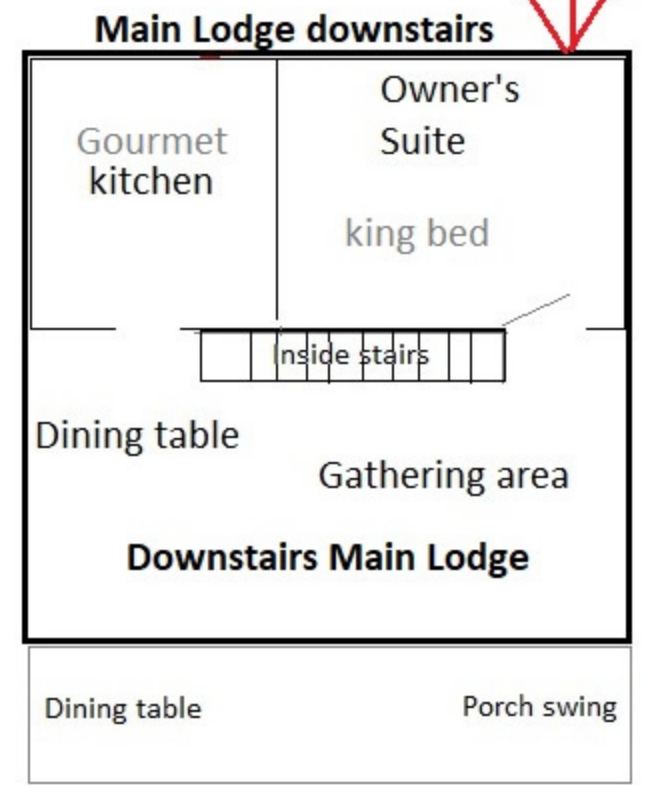

inside stairs

Work-out Room  
Weights  
Exerbike  
Treadmill  
Inversion table

firepit

Patio pergola  
picnic table

Parking for 20+ cars  
23 total beds  
15 rooms  
2 full kitchens  
6 small kitchen  
3/4 size frig, microwave, stove/oven, sink  
utensils, pots & pans, etc.  
Dishwasher  
Guest laundry (\$5/load)  
Hot spring towels (no charge)  
Hot spring robes (\$5 rent)  
\$10 pet charge per room

W. ROCHESTER AVENUE

**CopperLine Lodge Site Map**

RV spot with hook-ups

5TH STREET

trailer parking