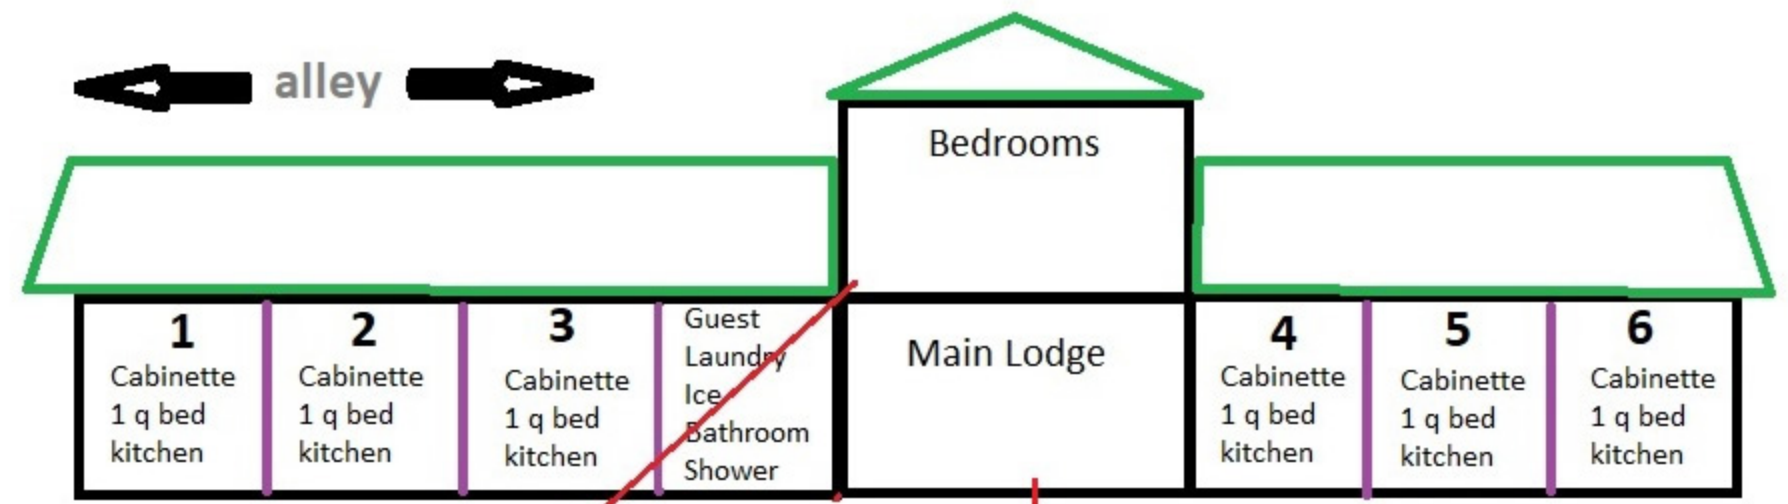

inside stairs

Work-out Room  
Weights  
Exerbike  
Treadmill  
Inversion table

firepit

Patio pergola  
picnic table

Parking for 20+ cars  
23 total beds  
15 rooms  
2 full kitchens  
6 small kitchen  
3/4 size frig, microwave, stove/oven, sink  
utensils, pots & pans, etc.  
Dishwasher  
Guest laundry (\$5/load)  
Hot spring towels (no charge)  
Hot spring robes (\$5 rent)  
\$10 pet charge per room